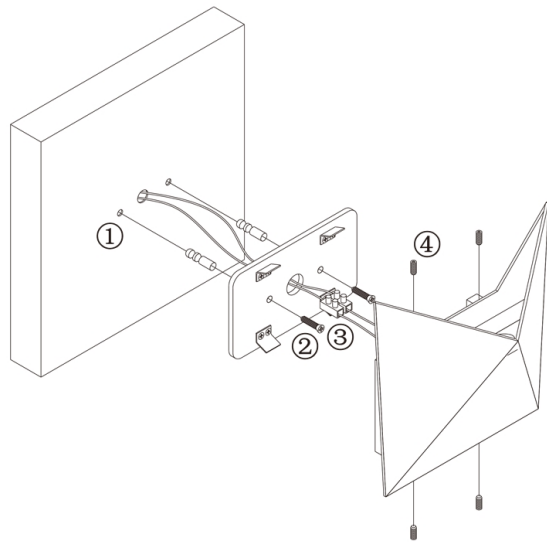

# Instruction

Collection: OUTDOOR  
Series: BEEKMAN  
Model: O802WL-L7W  
Wall

- Wall

max 7W  
550 LM

**MAYTONI**  
DECORATIVE LIGHTING

[www.maytoni.de](http://www.maytoni.de)