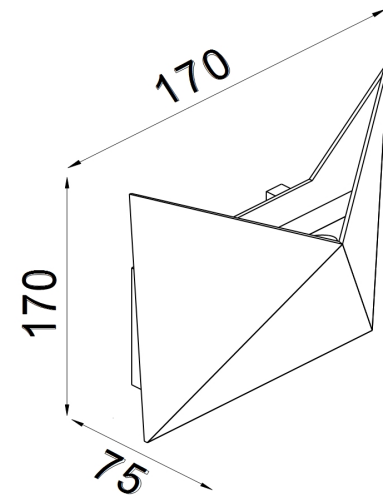

# Instruction

Collection: OUTDOOR  
Series: BEEKMAN  
Model: O802WL-L7W  
Wall

- Wall

max 7W  
550 LM

**MAYTONI**  
DECORATIVE LIGHTING

[www.maytoni.de](http://www.maytoni.de)